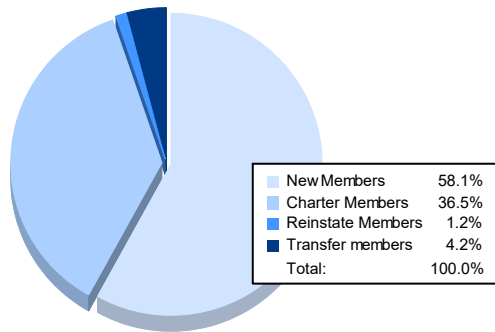

Year	New Clubs	Dropped Clubs	Gain/ Loss Clubs	New Members	Charter Members	Reinstate Members	Transfer Members	Total Member Added	Total Members Dropped	Gain/ Loss Members
2016-2017	0	1	-1	124	1	6	13	144	198	-54
2017-2018	2	0	2	145	63	13	9	230	204	26
2018-2019	4	0	4	89	84	10	4	187	186	1
2019-2020	0	3	-3	87	18	5	3	113	213	-100
2020-2021	2	4	-2	97	61	2	7	167	219	-52
<b>Average</b>	<b>2</b>	<b>2</b>	<b>0</b>	<b>108</b>	<b>45</b>	<b>7</b>	<b>7</b>	<b>168</b>	<b>204</b>	<b>-36</b>

### Membership Composition June 2021 Cumulative