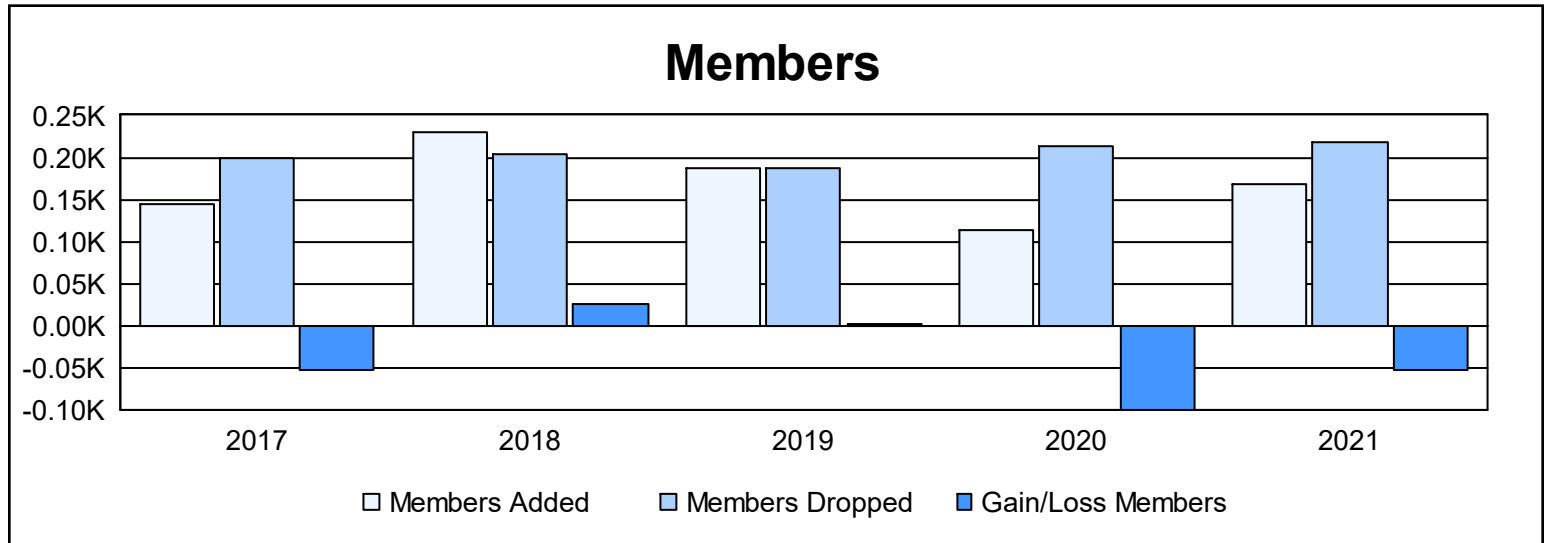

Year	New Clubs	Dropped Clubs	Gain/ Loss Clubs	New Members	Charter Members	Reinstate Members	Transfer Members	Total Member Added	Total Members Dropped	Gain/ Loss Members
2016-2017	0	1	-1	124	1	6	13	144	198	-54
2017-2018	2	0	2	145	63	13	9	230	204	26
2018-2019	4	0	4	89	84	10	4	187	186	1
2019-2020	0	3	-3	87	18	5	3	113	213	-100
2020-2021	2	4	-2	97	61	2	7	167	219	-52
<b>Average</b>	<b>2</b>	<b>2</b>	<b>0</b>	<b>108</b>	<b>45</b>	<b>7</b>	<b>7</b>	<b>168</b>	<b>204</b>	<b>-36</b>

### Membership Composition June 2021 Cumulative