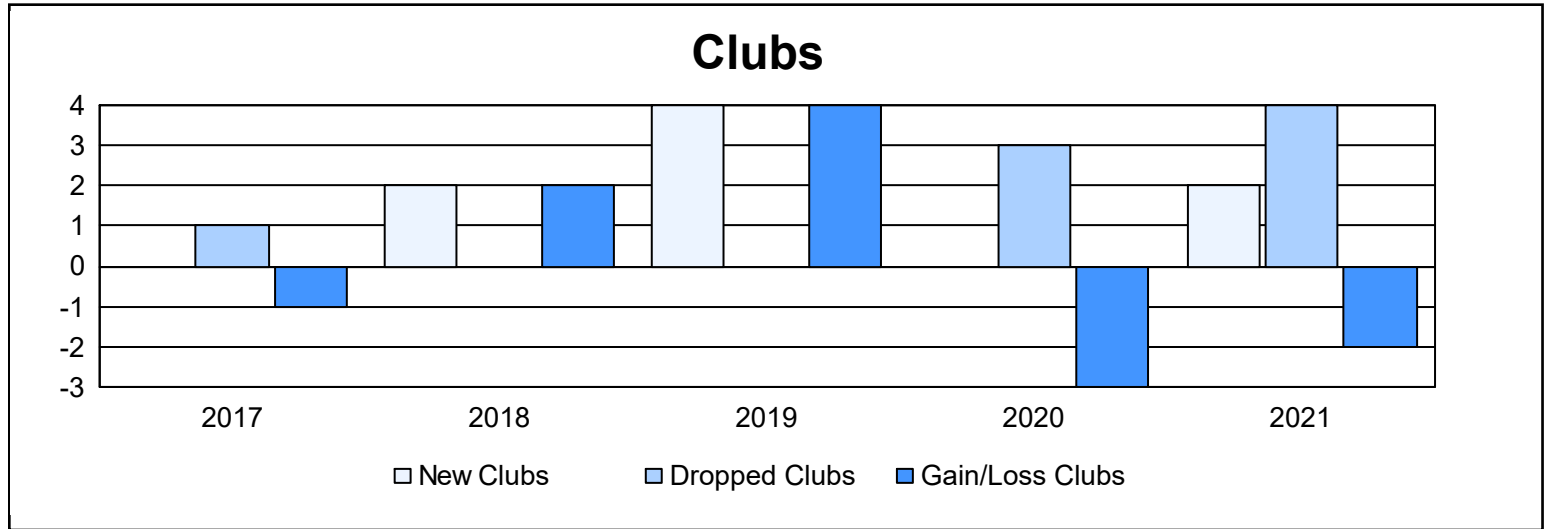

Year	New Clubs	Dropped Clubs	Gain/ Loss Clubs	New Members	Charter Members	Reinstate Members	Transfer Members	Total Member Added	Total Members Dropped	Gain/ Loss Members
2016-2017	0	1	-1	124	1	6	13	144	198	-54
2017-2018	2	0	2	145	63	13	9	230	204	26
2018-2019	4	0	4	89	84	10	4	187	186	1
2019-2020	0	3	-3	87	18	5	3	113	213	-100
2020-2021	2	4	-2	97	61	2	7	167	219	-52
<b>Average</b>	<b>2</b>	<b>2</b>	<b>0</b>	<b>108</b>	<b>45</b>	<b>7</b>	<b>7</b>	<b>168</b>	<b>204</b>	<b>-36</b>

### Membership Composition June 2021 Cumulative